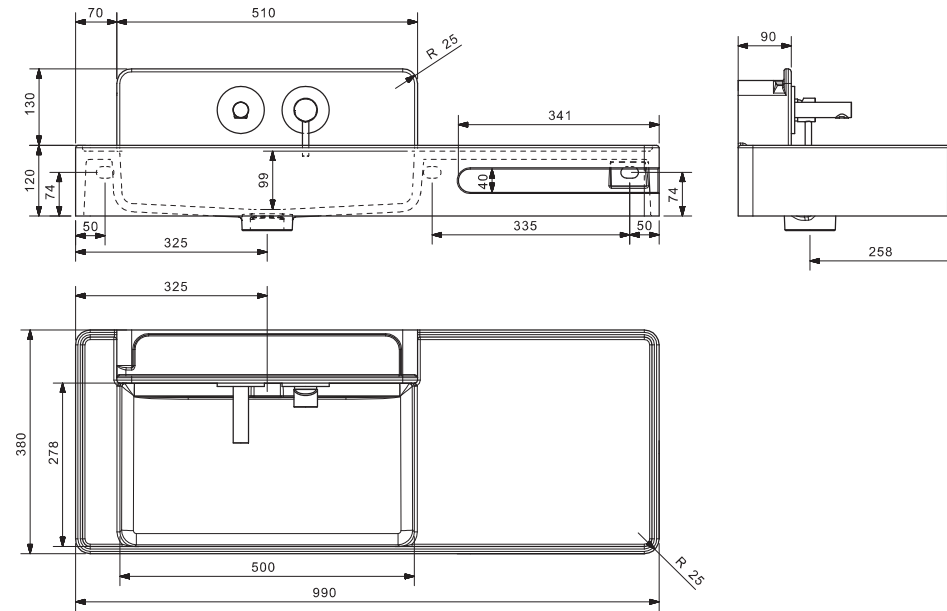

amelie

490-1004-70 / amelie 100L

eumar
www.eumar.ee/205

Price is for base-model and does not include functional openings, accessories and customizations. / Der Preis bezieht sich ausschließlich auf das Standard Modell. Nicht beinhaltet sind Öffnungen, Zubehörteile und Maßanfertigungen / Prix indiqués pour les modèles de base, n'inclus pas les options, ouvertures, accessoires ni adaptations.

All drawings contain necessary measurements, which are subject to standard tolerances. They are stated in mm and are non-binding. Exact measurements, in particular of customized products, can only be taken from the finished product. Information about tolerances can be found in our General Terms and Conditions (GTC) - www.eumar.ee/gtc. In the interests of technical progress we reserve the right to introduce technical modifications.